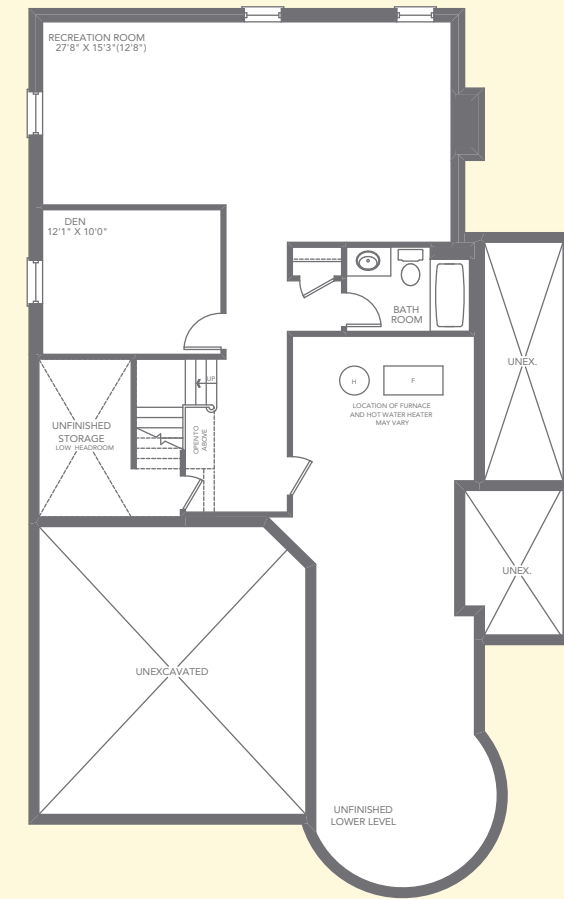

GROUND FLOOR FOREST HILL