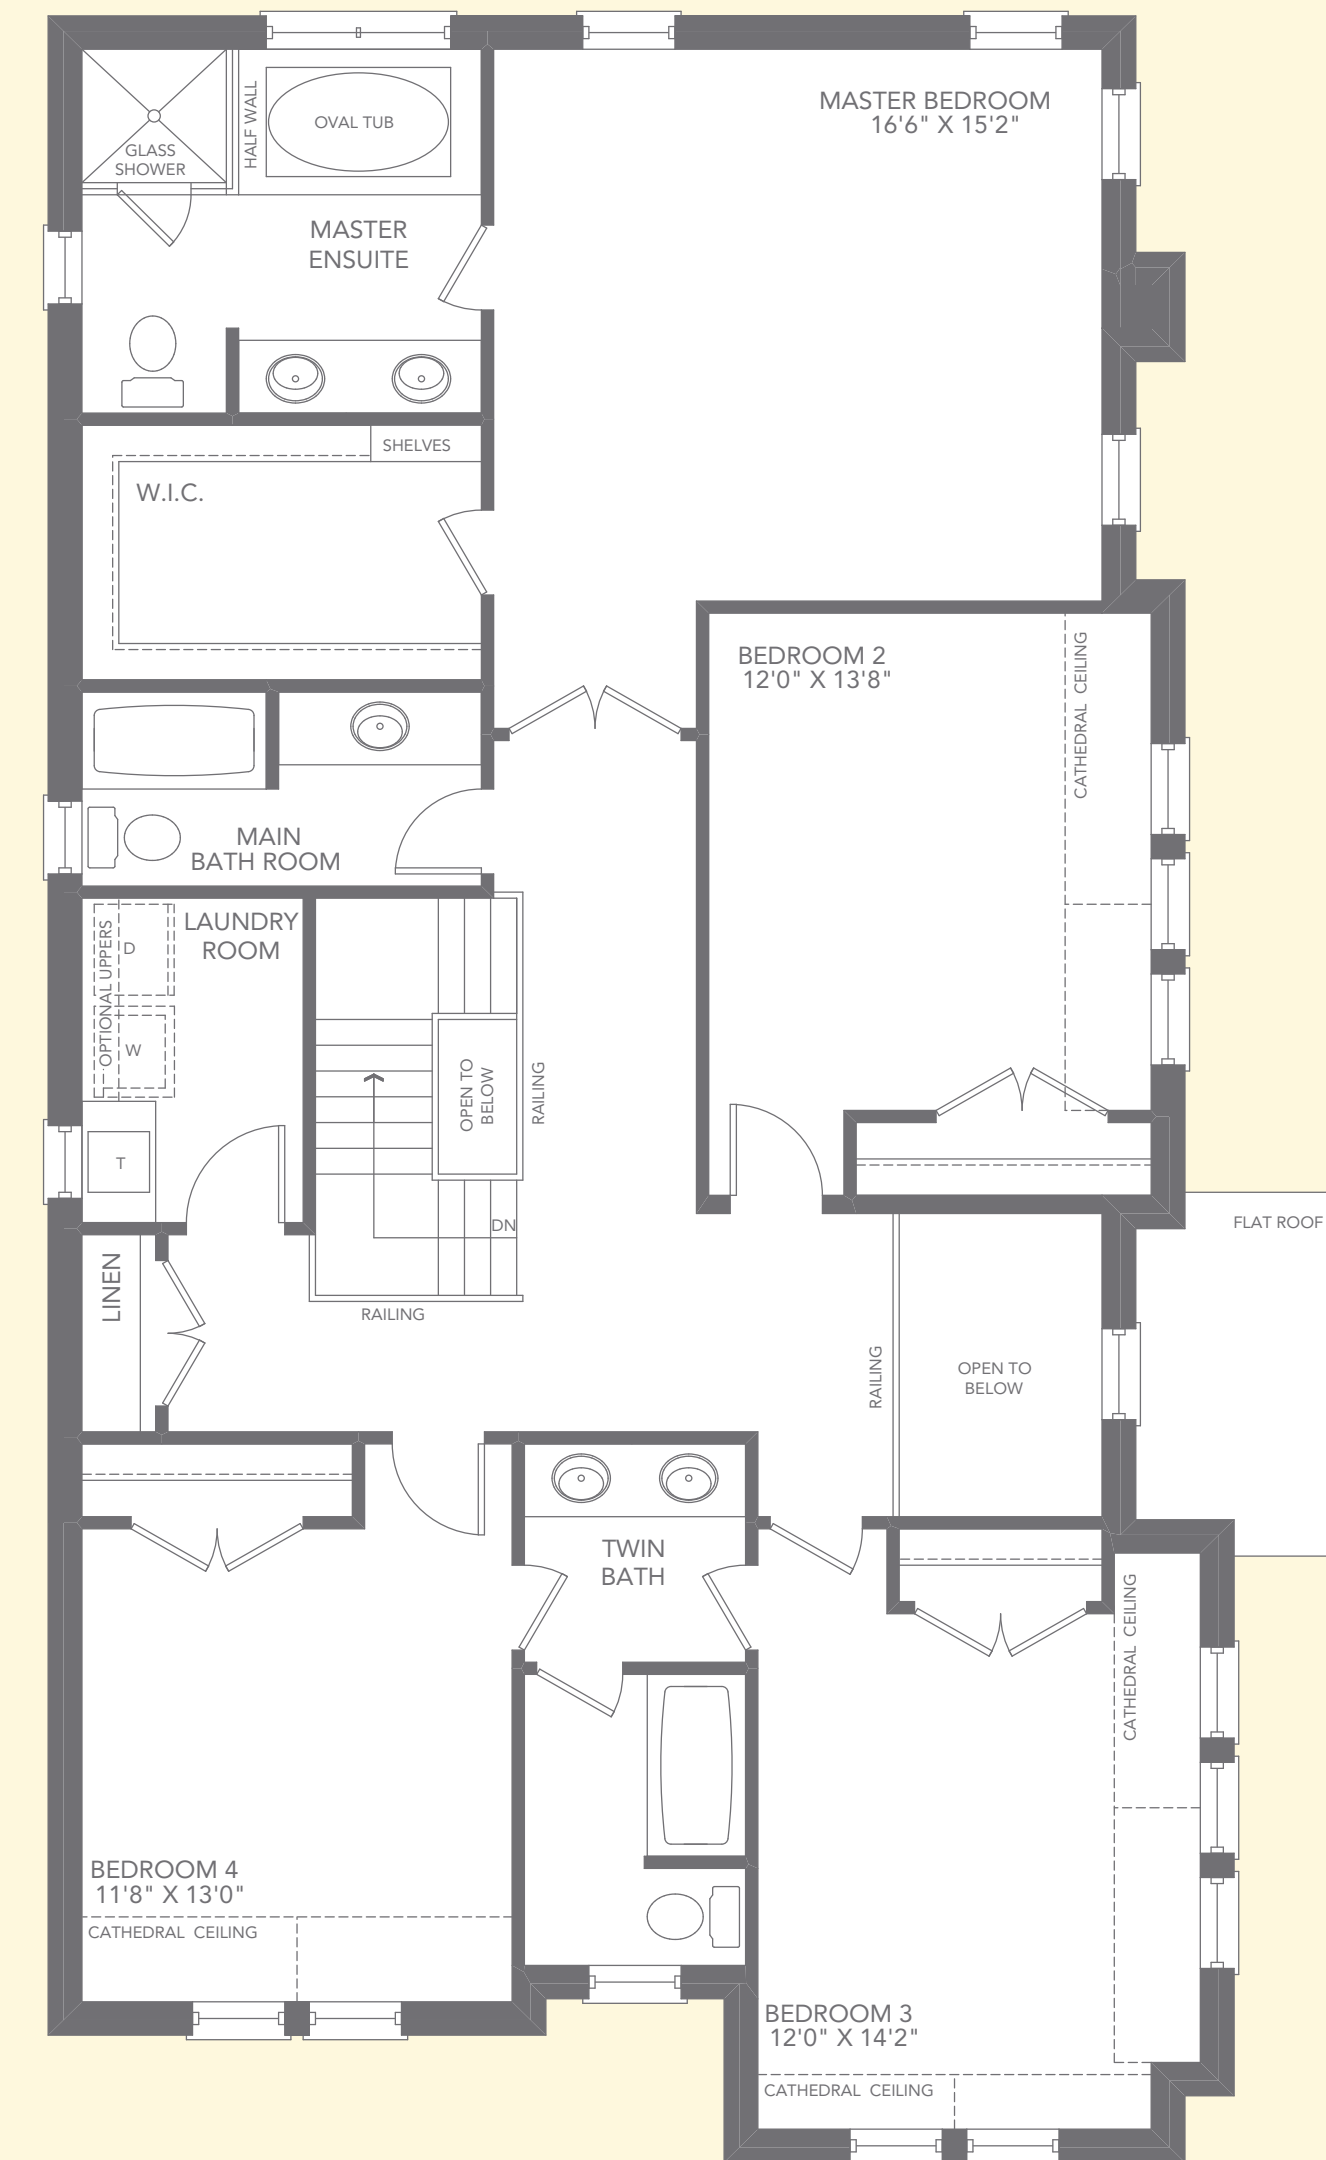

SECOND FLOOR FOREST HILL