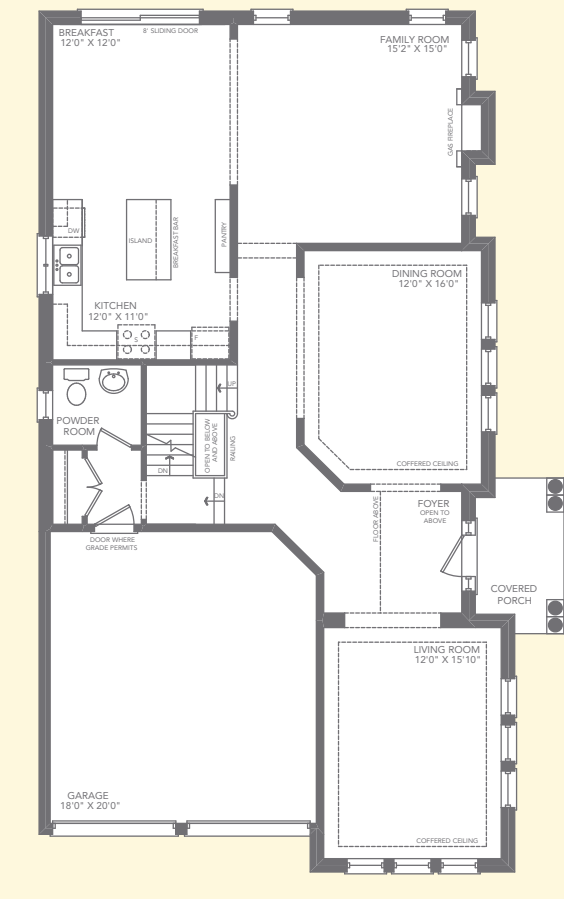

GROUND FLOOR CHATEAU

GROUND FLOOR PROVINCIAL