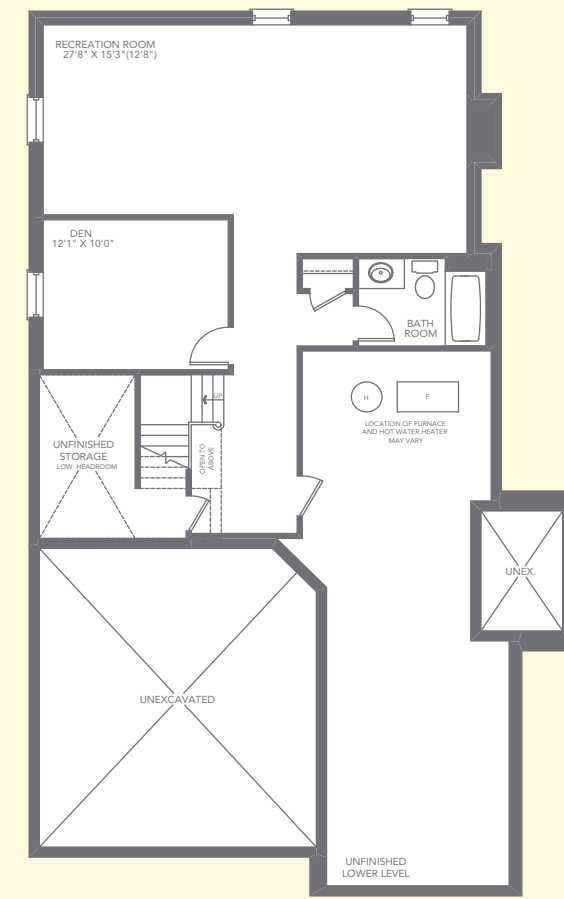

GROUND FLOOR FOREST HILL