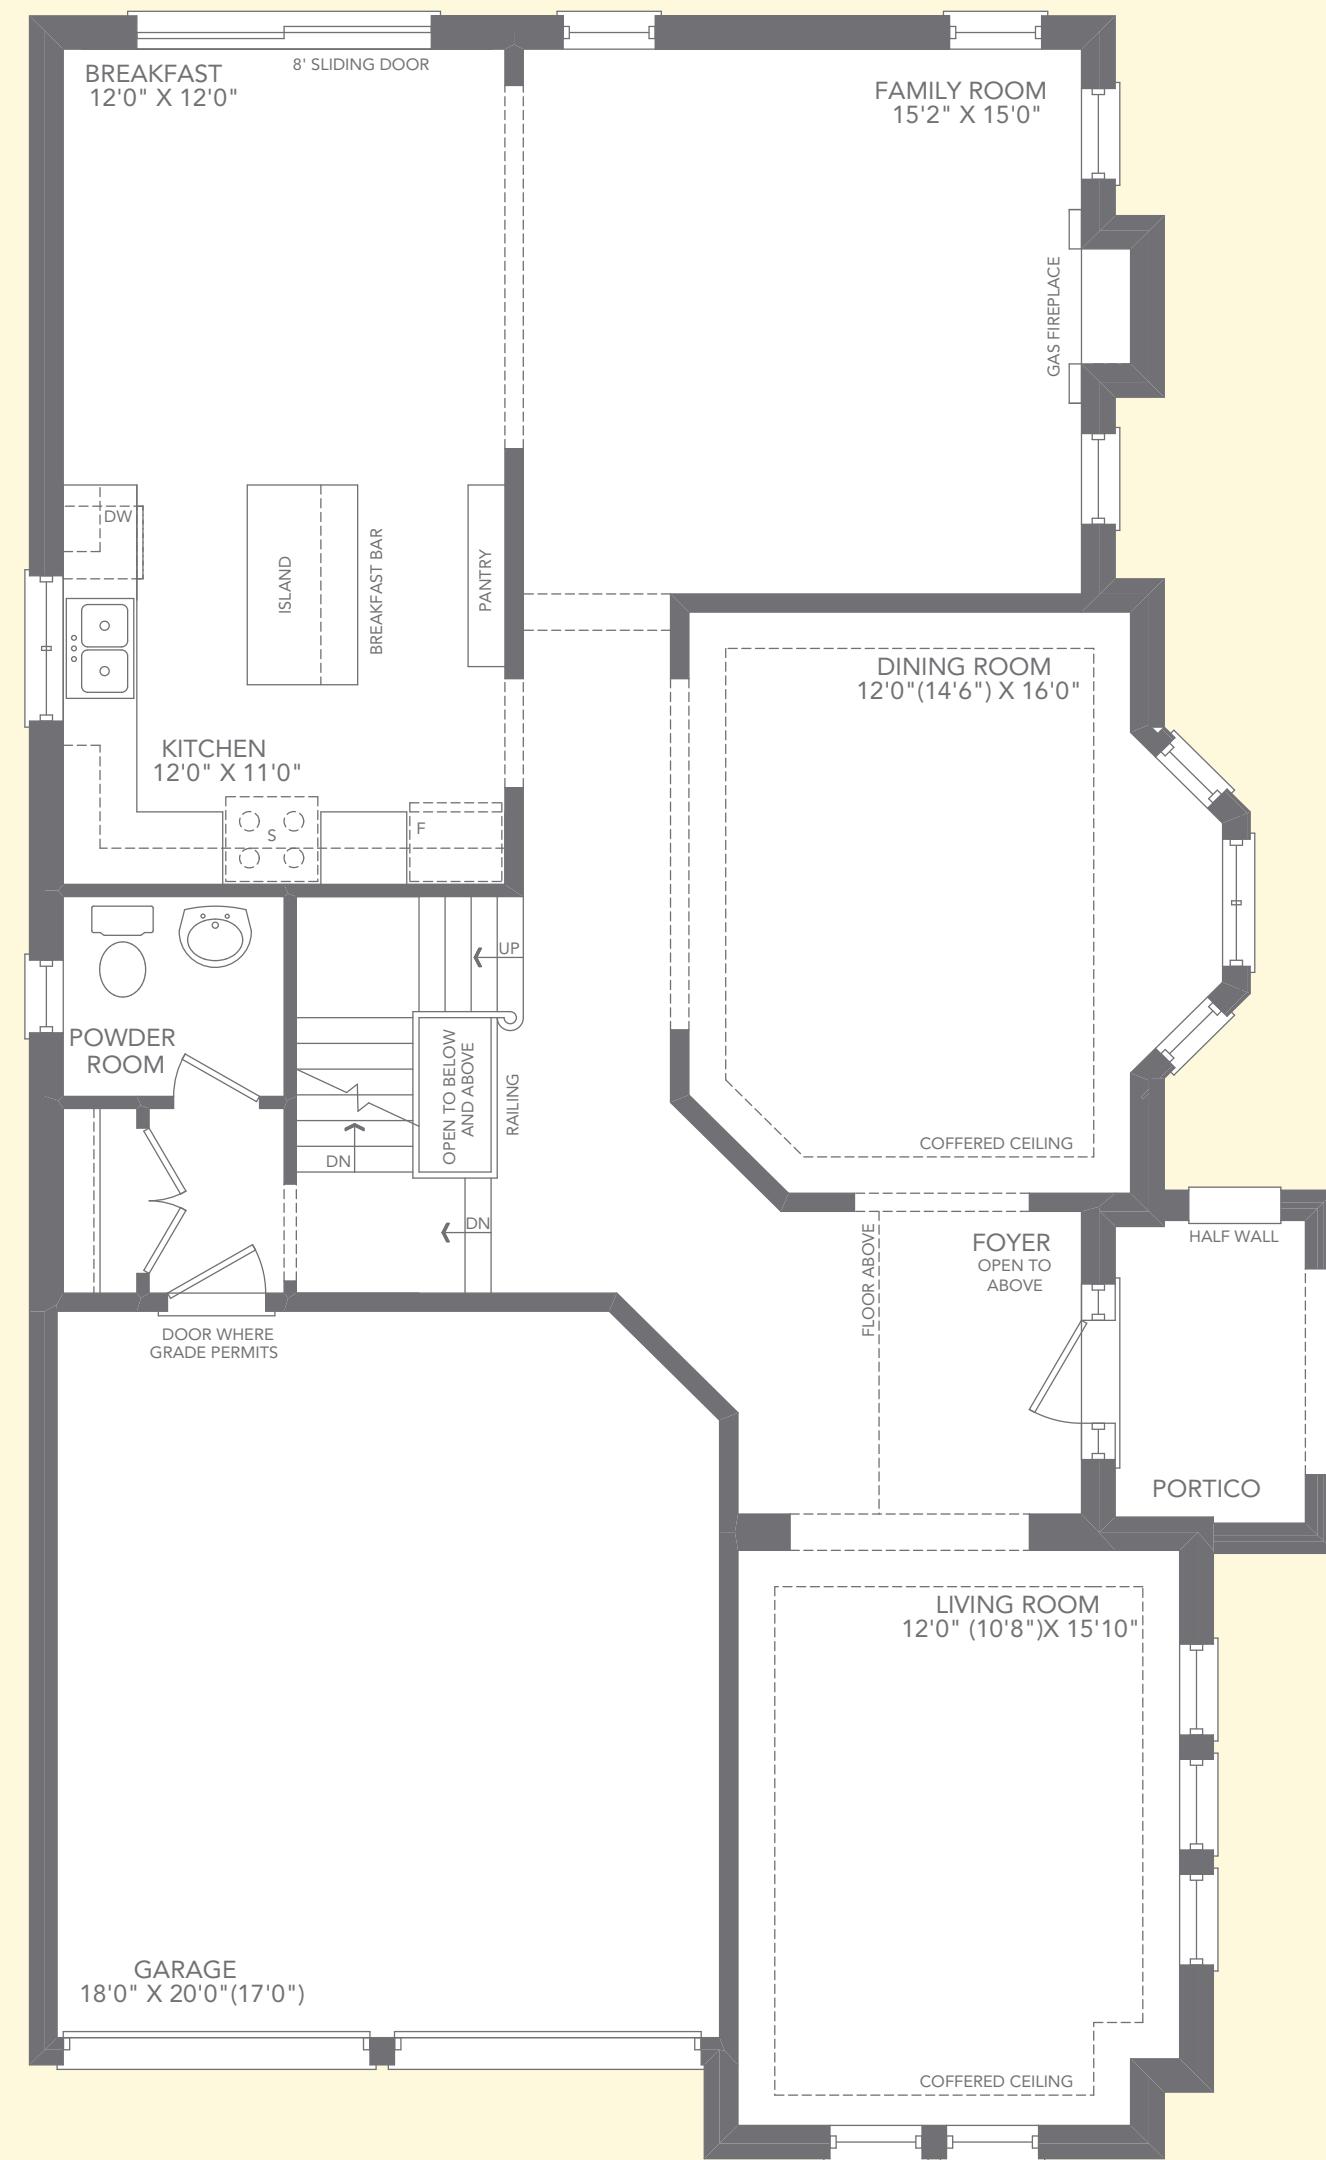

GROUND FLOOR FOREST HILL