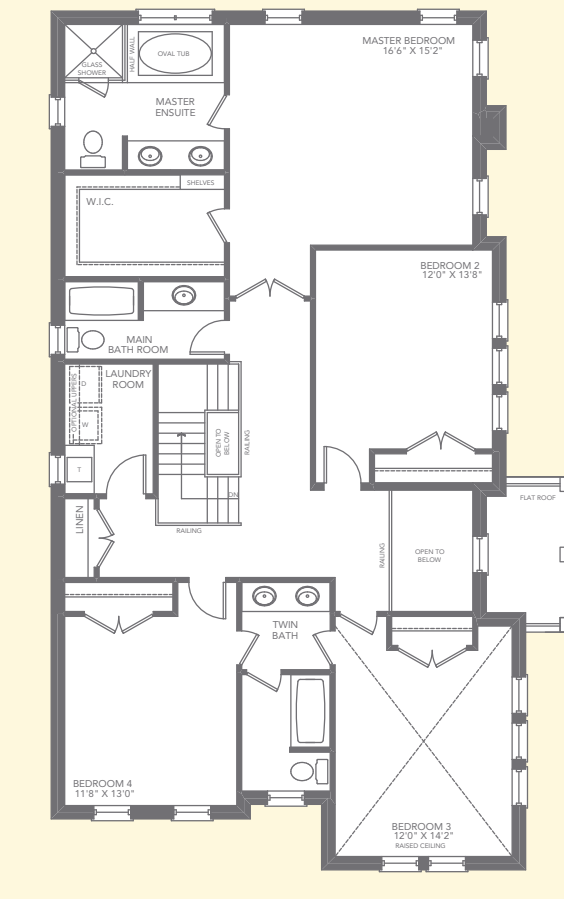

SECOND FLOOR CHATEAU

SECOND FLOOR PROVINCIAL