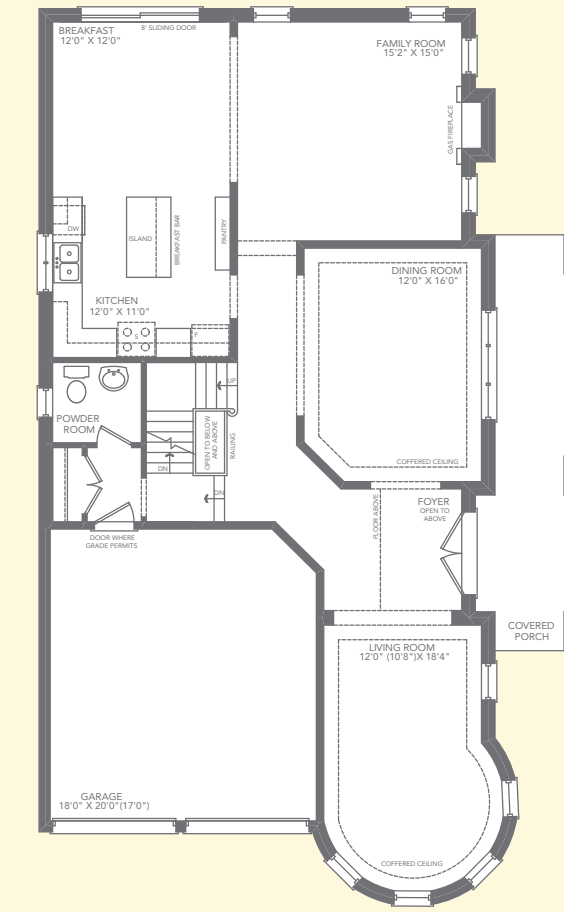

GROUND FLOOR CHATEAU