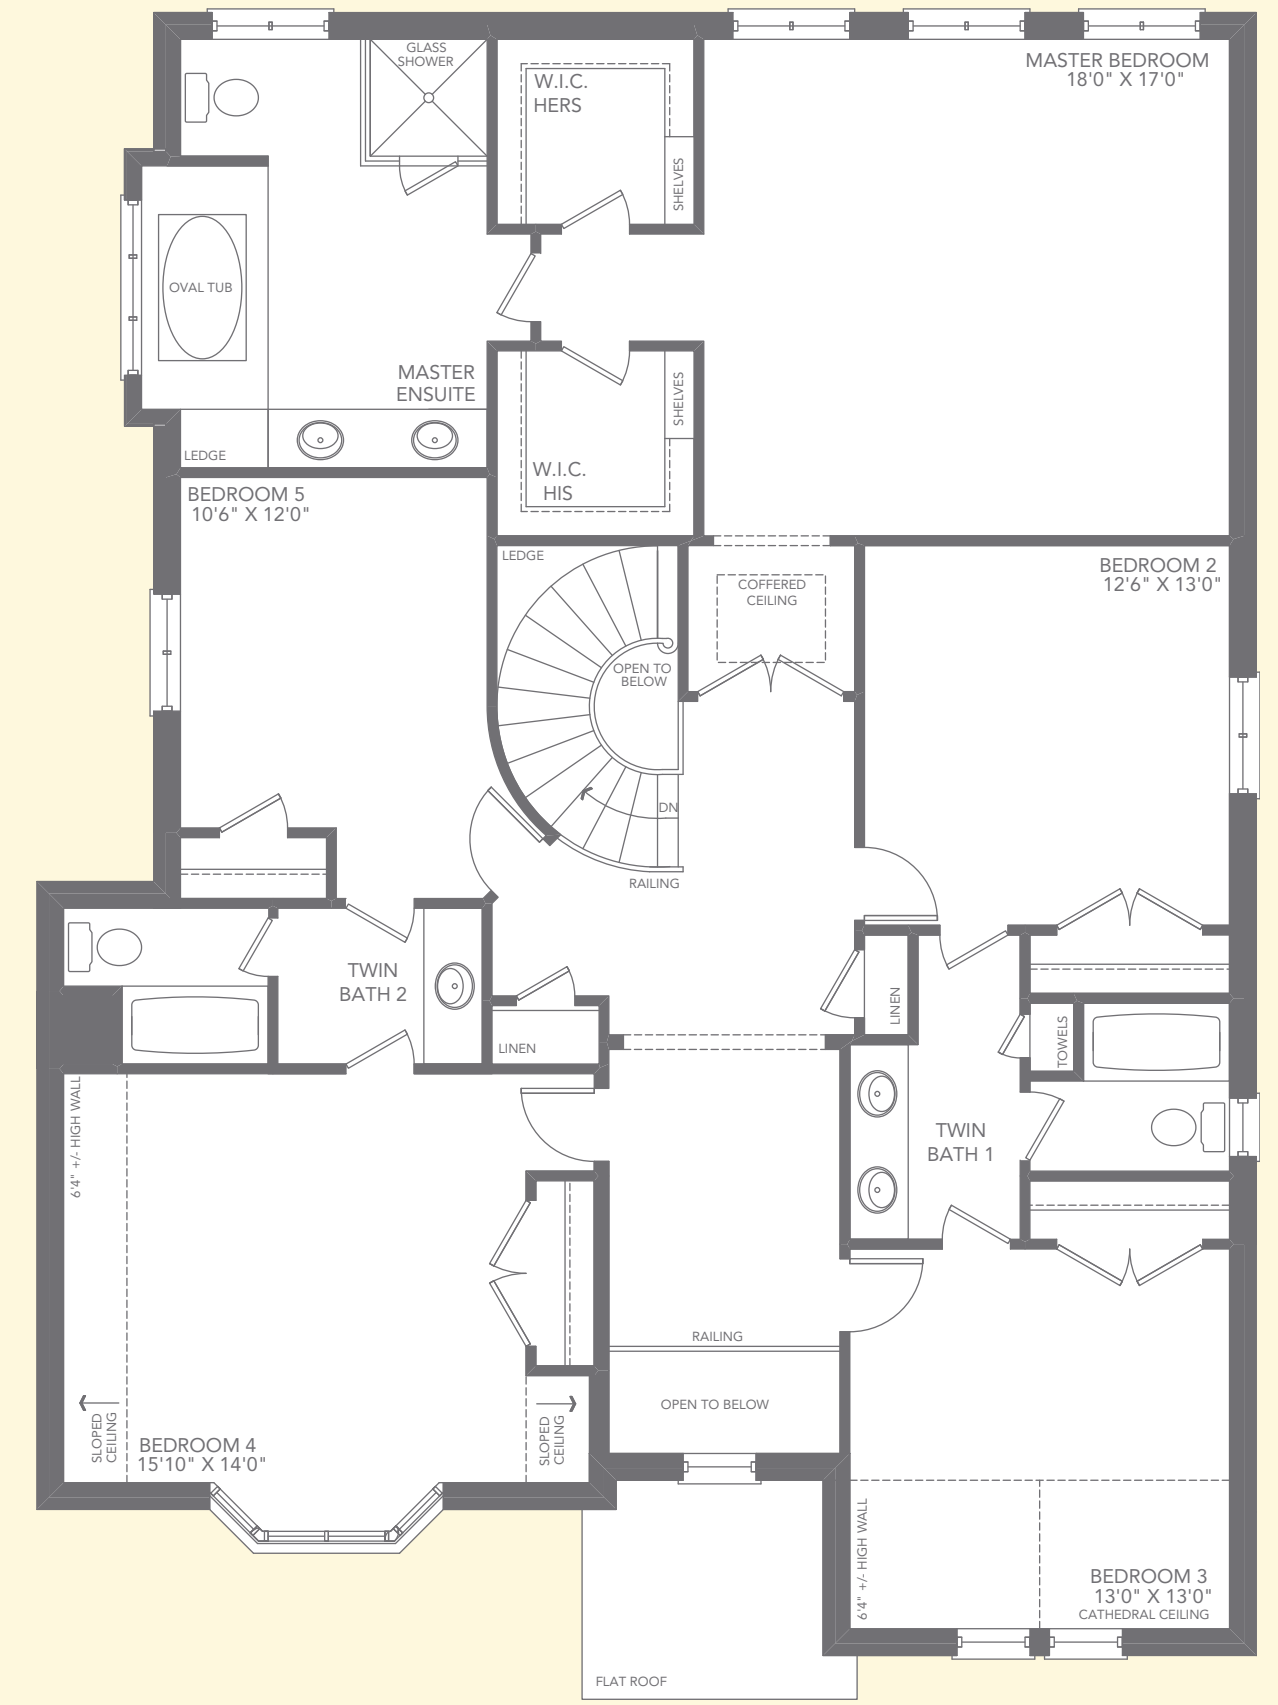

LOWER LEVEL FOREST HILL, CHATEAU & PROVINCIAL
FINISHED FLOOR AREA 1033 SQ. FT.

GROUND FLOOR FOREST HILL

SECOND FLOOR FOREST HILL

PARTIAL GROUND FLOOR CHATEAU

PARTIAL GROUND FLOOR PROVINCIAL

PARTIAL SECOND FLOOR CHATEAU

PARTIAL SECOND FLOOR PROVINCIAL

Matisse