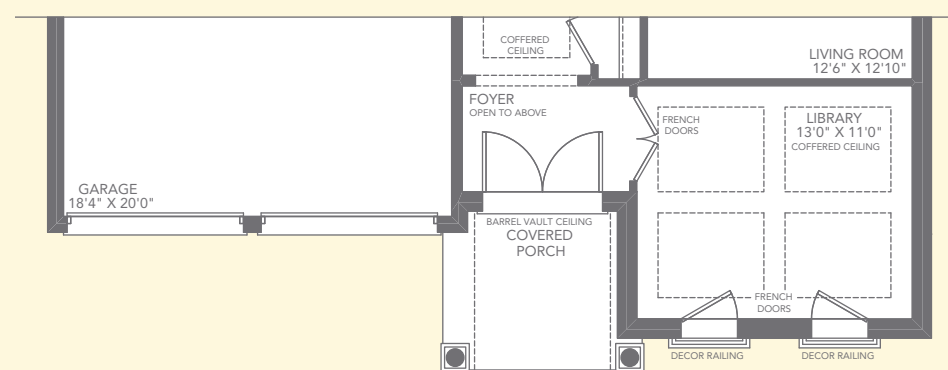

LOWER LEVEL FOREST HILL, CHATEAU & PROVINCIAL
FINISHED FLOOR AREA 1033 SQ. FT.

GROUND FLOOR FOREST HILL

SECOND FLOOR FOREST HILL

PARTIAL GROUND FLOOR CHATEAU

PARTIAL GROUND FLOOR PROVINCIAL

PARTIAL SECOND FLOOR CHATEAU

PARTIAL SECOND FLOOR PROVINCIAL

Matisse