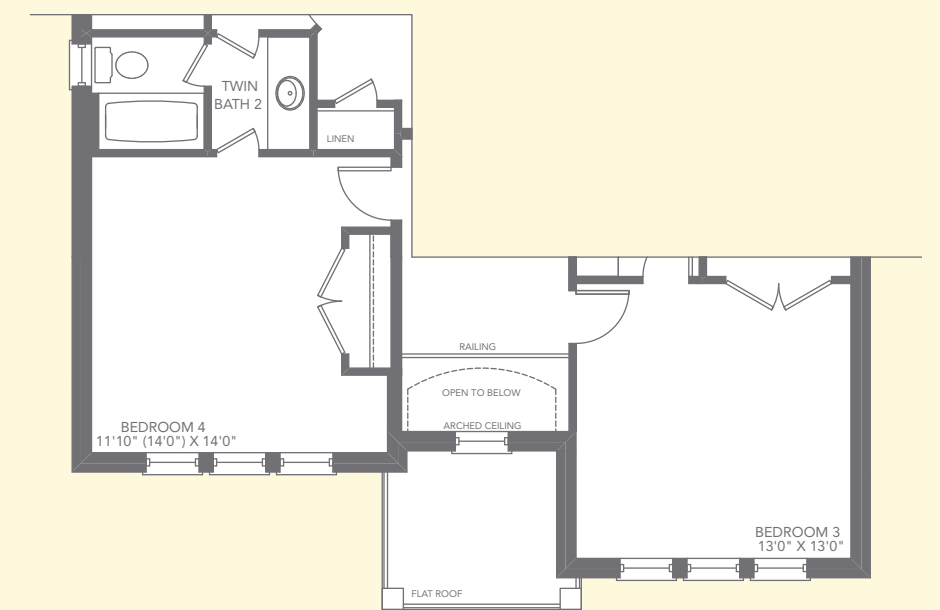

LOWER LEVEL FOREST HILL, CHATEAU & PROVINCIAL
FINISHED FLOOR AREA 1033 SQ. FT.

GROUND FLOOR FOREST HILL

SECOND FLOOR FOREST HILL

PARTIAL GROUND FLOOR CHATEAU

PARTIAL GROUND FLOOR PROVINCIAL

PARTIAL SECOND FLOOR CHATEAU

PARTIAL SECOND FLOOR PROVINCIAL

Matisse