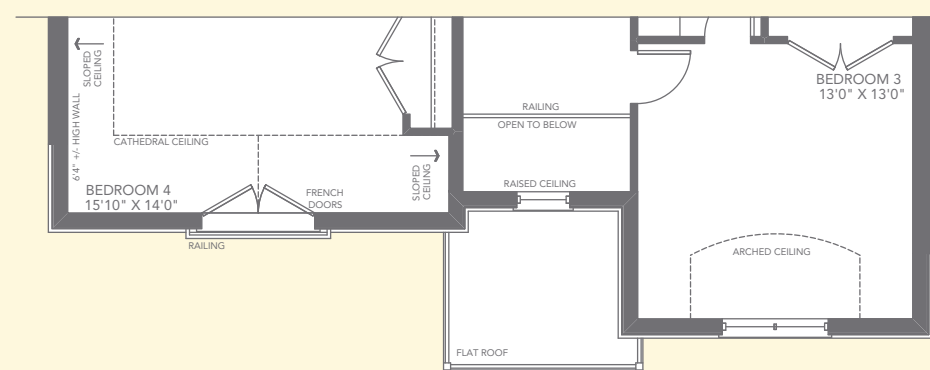

LOWER LEVEL FOREST HILL, CHATEAU & PROVINCIAL
FINISHED FLOOR AREA 1033 SQ. FT.

GROUND FLOOR FOREST HILL

SECOND FLOOR FOREST HILL

PARTIAL GROUND FLOOR CHATEAU

PARTIAL GROUND FLOOR PROVINCIAL

PARTIAL SECOND FLOOR CHATEAU

PARTIAL SECOND FLOOR PROVINCIAL

Matisse