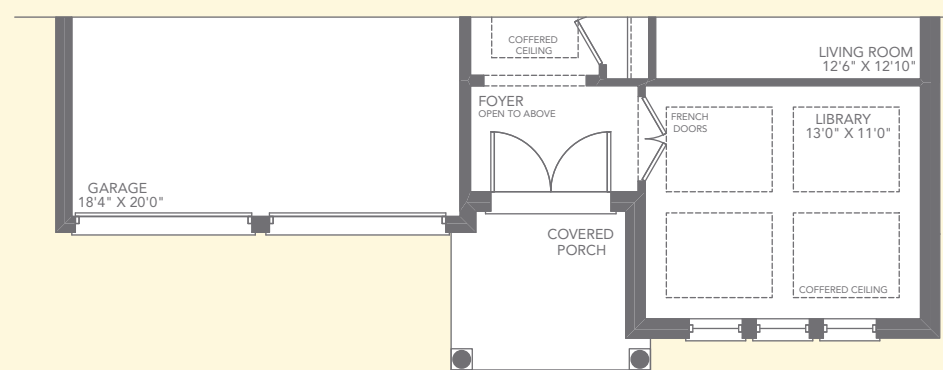

LOWER LEVEL FOREST HILL, CHATEAU & PROVINCIAL
FINISHED FLOOR AREA 1033 SQ. FT.

GROUND FLOOR FOREST HILL

SECOND FLOOR FOREST HILL

PARTIAL GROUND FLOOR CHATEAU

PARTIAL GROUND FLOOR PROVINCIAL

PARTIAL SECOND FLOOR CHATEAU

PARTIAL SECOND FLOOR PROVINCIAL

Matisse