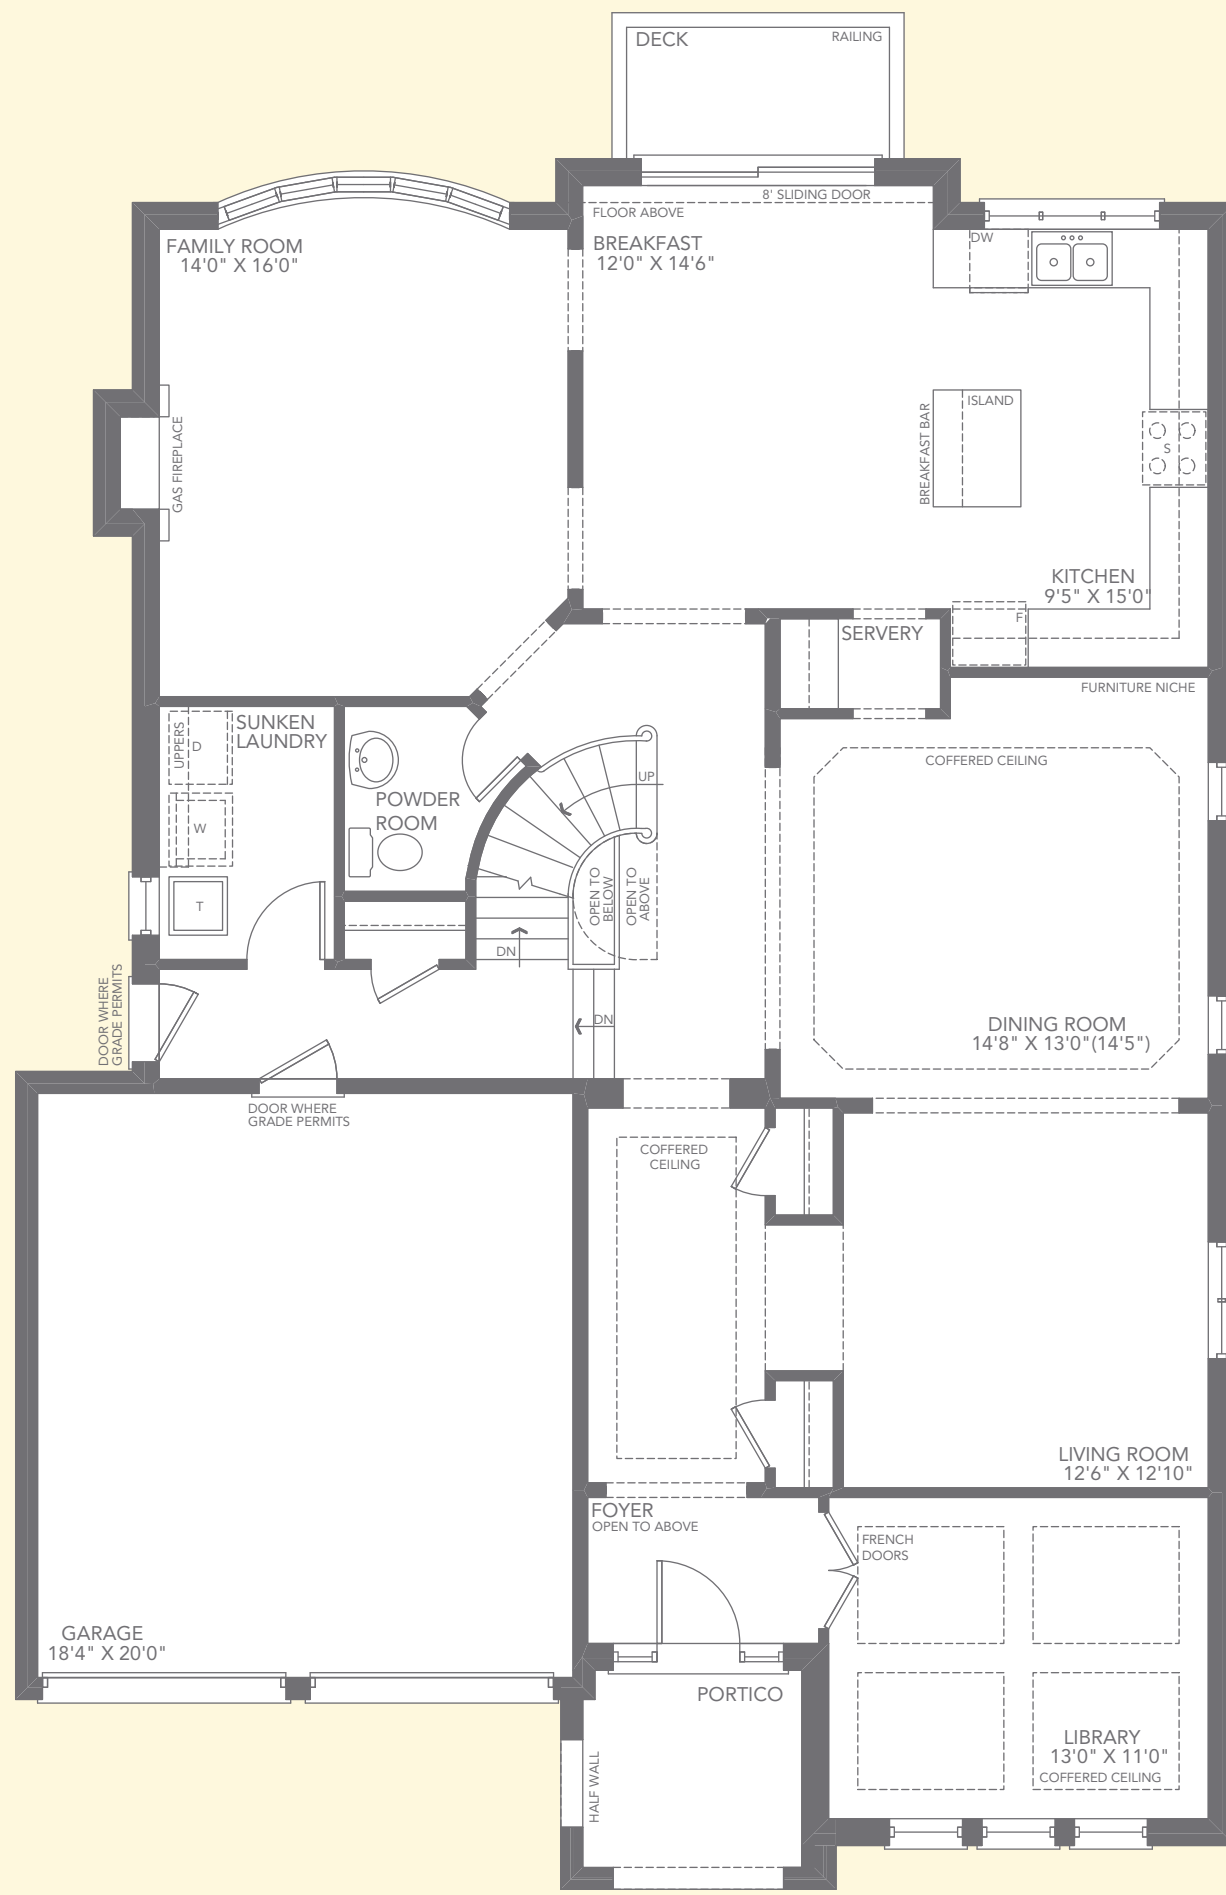

LOWER LEVEL FOREST HILL, CHATEAU & PROVINCIAL
FINISHED FLOOR AREA 1033 SQ. FT.

GROUND FLOOR FOREST HILL

SECOND FLOOR FOREST HILL

PARTIAL GROUND FLOOR CHATEAU

PARTIAL GROUND FLOOR PROVINCIAL

PARTIAL SECOND FLOOR CHATEAU

PARTIAL SECOND FLOOR PROVINCIAL

Matisse