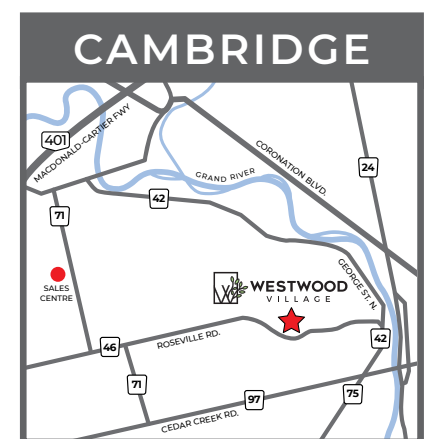

Illustrations are artist's concept E.& O.E.

LEAP INTO VILLAGE LIFE

You're just a hop, skip and a jump away from the peaceful Community Pond when you live in the Parkside neighbourhood. Just like the Northern Leopard Frog, you will take that leap into village life and never look back.

WESTWOODLIFE.CA

SITE PLAN

WESTWOOD VILLAGE

- TOWNHOMES
- 30' HOMES
- 36' HOMES

All plans and dimensions are approximate and subject to change at the discretion of the Vendor. Landscaping, road patterns and sidewalks are proposed only and may change. Lot conditions and grading based upon preliminary engineering and is subject to change without notice. Plan is artist's concept. E. & O.E.

Illustrations are artist's concept E.& O.E.

SLOW AND STEADY

In Edgewater, you'll spot the colourful Midland Painted Turtle. These native North American turtles live in slow-moving fresh waters. See their colourful "painted" shells while you stroll the trail encircling the Community Pond.