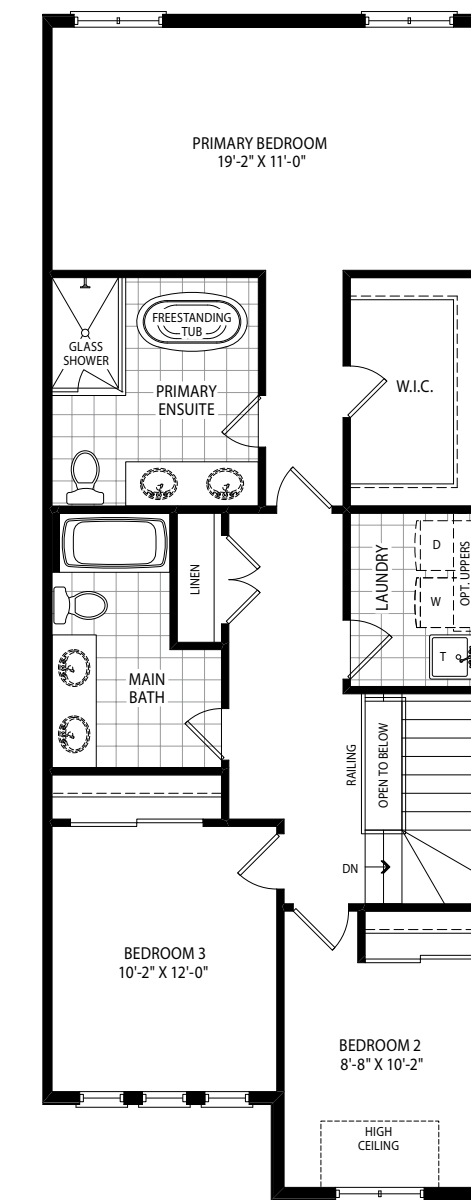

AVON PARK

BY CACHET

ELEVATION A

ELEVATION B

MARIGOLD

A 1,878 SQ.FT. B 1,886 SQ.FT.

3 BEDROOM | 2.5 BATH

MARIGOLD

A 1,878 SQ.FT. B 1,886 SQ.FT.
3 BEDROOM | 2.5 BATH

ELEVATION A1 (A2 & B1 SIMILAR) | LOWER LEVEL

ELEVATION A1 (A2 SIMILAR) | MAIN LEVEL

ELEVATION A1 (A2 SIMILAR) | UPPER LEVEL

ELEVATION B2 (B3 SIMILAR)

PARTIAL LOWER LEVEL

ELEVATION B1

PARTIAL MAIN LEVEL

ELEVATION B2 (B3 SIMILAR)

PARTIAL MAIN LEVEL

ELEVATION B1

PARTIAL UPPER LEVEL

ELEVATION B2 (B3 SIMILAR)

PARTIAL UPPER LEVEL