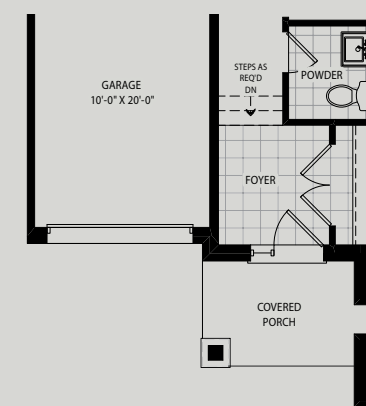

AVON PARK

BY CACHET

ELEVATION A

ELEVATION B

MARIGOLD

A 1,878 SQ.FT. B 1,886 SQ.FT.

3 BEDROOM | 2.5 BATH

MARIGOLD

A 1,878 SQ.FT. B 1,886 SQ.FT.
3 BEDROOM | 2.5 BATH

ELEVATION A1 (A2 & B1 SIMILAR) | LOWER LEVEL

ELEVATION A1 (A2 SIMILAR) | MAIN LEVEL

ELEVATION A1 (A2 SIMILAR) | UPPER LEVEL

ELEVATION B2 (B3 SIMILAR)

PARTIAL LOWER LEVEL

ELEVATION B1

PARTIAL MAIN LEVEL

ELEVATION B2 (B3 SIMILAR)

PARTIAL MAIN LEVEL

ELEVATION B1

PARTIAL UPPER LEVEL

ELEVATION B2 (B3 SIMILAR)

PARTIAL UPPER LEVEL