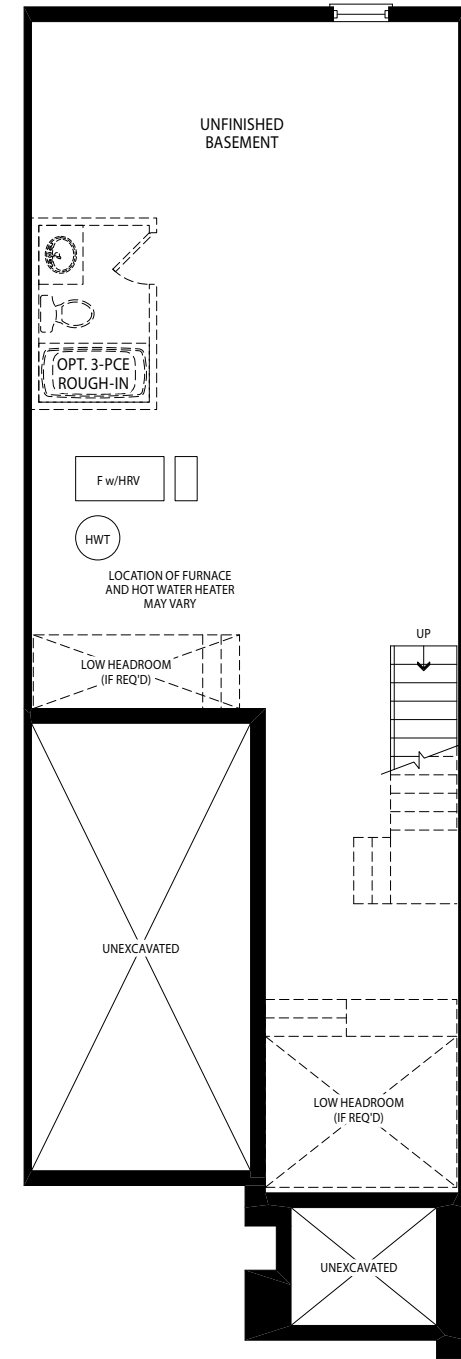

AVON PARK

BY CACHET

ELEVATION A

ELEVATION B

MARIGOLD

A 1,878 SQ.FT. B 1,886 SQ.FT.

3 BEDROOM | 2.5 BATH

MARIGOLD

A 1,878 SQ.FT. B 1,886 SQ.FT.
3 BEDROOM | 2.5 BATH

ELEVATION A1 (A2 & B1 SIMILAR) | LOWER LEVEL

ELEVATION A1 (A2 SIMILAR) | MAIN LEVEL

ELEVATION A1 (A2 SIMILAR) | UPPER LEVEL

ELEVATION B2 (B3 SIMILAR)

PARTIAL LOWER LEVEL