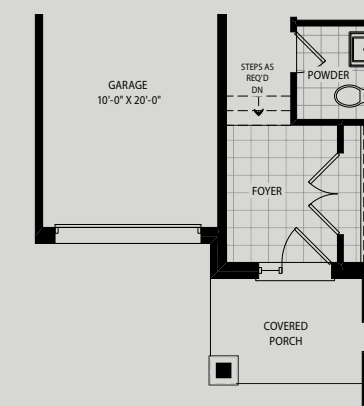

AVON PARK

BY CACHET

ELEVATION A

ELEVATION B

MARIGOLD

A 1,878 SQ.FT. B 1,886 SQ.FT.

3 BEDROOM | 2.5 BATH

MARIGOLD

A 1,878 SQ.FT. B 1,886 SQ.FT.
3 BEDROOM | 2.5 BATH

ELEVATION A1 (A2 & B1 SIMILAR) | LOWER LEVEL

ELEVATION A1 (A2 SIMILAR) | MAIN LEVEL

ELEVATION A1 (A2 SIMILAR) | UPPER LEVEL

ELEVATION B2 (B3 SIMILAR)

PARTIAL LOWER LEVEL

ELEVATION B1

PARTIAL MAIN LEVEL

ELEVATION B2 (B3 SIMILAR)

PARTIAL MAIN LEVEL

ELEVATION B1

PARTIAL UPPER LEVEL

ELEVATION B2 (B3 SIMILAR)

PARTIAL UPPER LEVEL