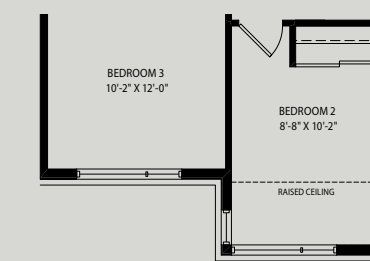

AVON PARK

BY CACHET

ELEVATION A

ELEVATION B

MARIGOLD

A 1,878 SQ.FT. B 1,886 SQ.FT.

3 BEDROOM | 2.5 BATH

MARIGOLD

A 1,878 SQ.FT. B 1,886 SQ.FT.
3 BEDROOM | 2.5 BATH

ELEVATION A1 (A2 & B1 SIMILAR) | LOWER LEVEL

ELEVATION A1 (A2 SIMILAR) | MAIN LEVEL

ELEVATION A1 (A2 SIMILAR) | UPPER LEVEL

ELEVATION B2 (B3 SIMILAR)

PARTIAL LOWER LEVEL

ELEVATION B1

PARTIAL MAIN LEVEL

ELEVATION B2 (B3 SIMILAR)

PARTIAL MAIN LEVEL

ELEVATION B1

PARTIAL UPPER LEVEL

ELEVATION B2 (B3 SIMILAR)

PARTIAL UPPER LEVEL