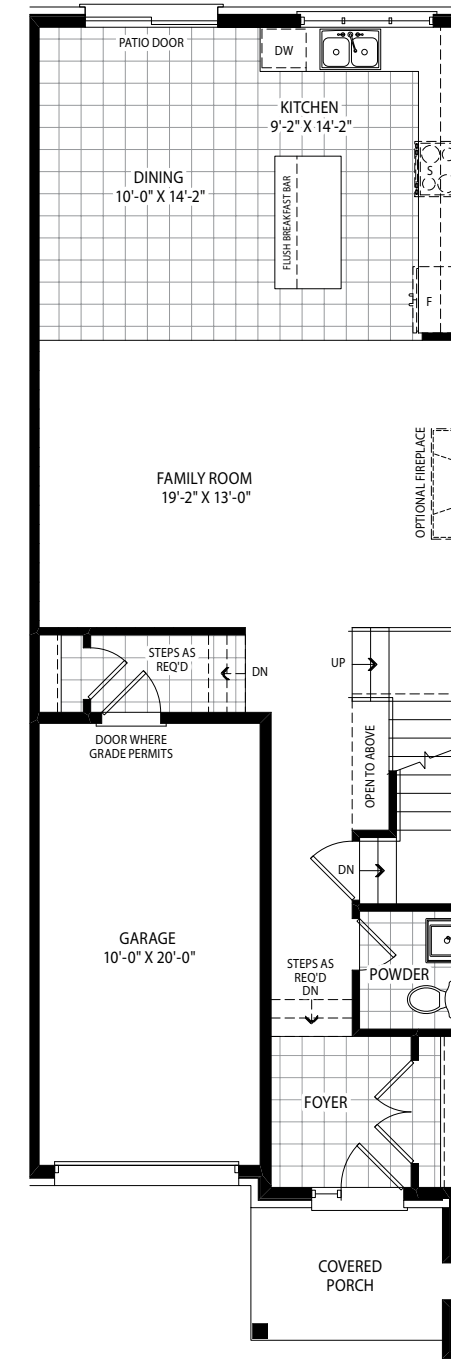

AVON PARK

BY CACHET

ELEVATION A

ELEVATION B

MARIGOLD

A 1,878 SQ.FT. B 1,886 SQ.FT.

3 BEDROOM | 2.5 BATH

MARIGOLD

A 1,878 SQ.FT. B 1,886 SQ.FT.
3 BEDROOM | 2.5 BATH

ELEVATION A1 (A2 & B1 SIMILAR) | LOWER LEVEL

ELEVATION A1 (A2 SIMILAR) | MAIN LEVEL

ELEVATION A1 (A2 SIMILAR) | UPPER LEVEL

ELEVATION B2 (B3 SIMILAR)

PARTIAL LOWER LEVEL