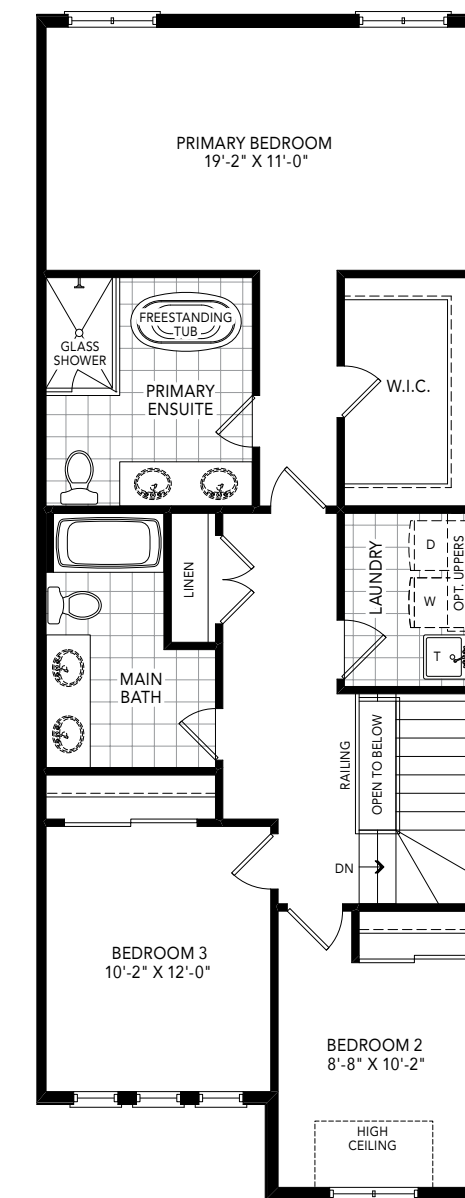

AVON PARK

BY CACHET

ELEVATION A

ELEVATION B

MARIGOLD

A 1,878 SQ.FT. B 1,886 SQ.FT.

3 BEDROOM | 2.5 BATH

MARIGOLD

A 1,878 SQ.FT. B 1,886 SQ.FT.
3 BEDROOM | 2.5 BATH

ELEVATION A1 (A2 & B1 SIMILAR) | LOWER LEVEL

ELEVATION A1 (A2 SIMILAR) | MAIN LEVEL

ELEVATION A1 (A2 SIMILAR) | UPPER LEVEL

ELEVATION B2 (B3 SIMILAR)

PARTIAL LOWER LEVEL

ELEVATION B1

PARTIAL MAIN LEVEL

ELEVATION B2 (B3 SIMILAR)

PARTIAL MAIN LEVEL

ELEVATION B1

PARTIAL UPPER LEVEL

ELEVATION B2 (B3 SIMILAR)

PARTIAL UPPER LEVEL