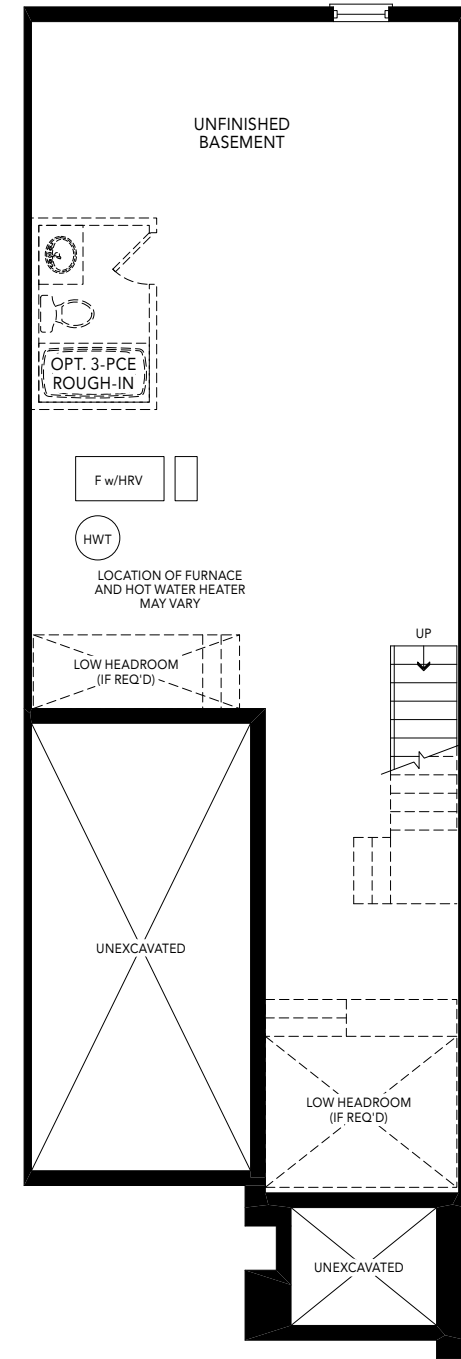

AVON PARK

BY CACHET

ELEVATION A

ELEVATION B

MARIGOLD

A 1,878 SQ.FT. B 1,886 SQ.FT.

3 BEDROOM | 2.5 BATH

MARIGOLD

A 1,878 SQ.FT. B 1,886 SQ.FT.
3 BEDROOM | 2.5 BATH

ELEVATION A1 (A2 & B1 SIMILAR) | LOWER LEVEL

ELEVATION A1 (A2 SIMILAR) | MAIN LEVEL

ELEVATION A1 (A2 SIMILAR) | UPPER LEVEL

ELEVATION B2 (B3 SIMILAR)

PARTIAL LOWER LEVEL