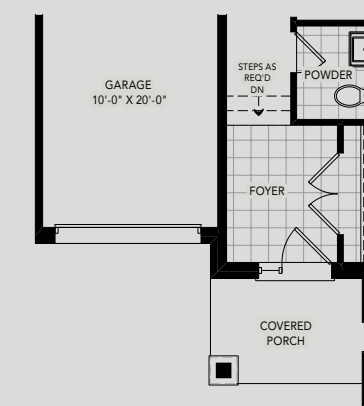

AVON PARK

BY CACHET

ELEVATION A

ELEVATION B

MARIGOLD

A 1,878 SQ.FT. B 1,886 SQ.FT.

3 BEDROOM | 2.5 BATH

MARIGOLD

A 1,878 SQ.FT. B 1,886 SQ.FT.
3 BEDROOM | 2.5 BATH

ELEVATION A1 (A2 & B1 SIMILAR) | LOWER LEVEL

ELEVATION A1 (A2 SIMILAR) | MAIN LEVEL

ELEVATION A1 (A2 SIMILAR) | UPPER LEVEL

ELEVATION B2 (B3 SIMILAR)

PARTIAL LOWER LEVEL

ELEVATION B1

PARTIAL MAIN LEVEL

ELEVATION B2 (B3 SIMILAR)

PARTIAL MAIN LEVEL

ELEVATION B1

PARTIAL UPPER LEVEL

ELEVATION B2 (B3 SIMILAR)

PARTIAL UPPER LEVEL