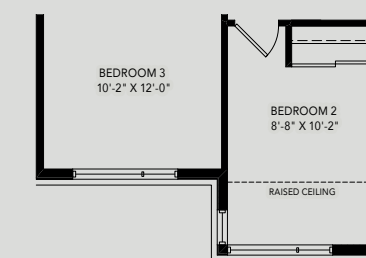

AVON PARK

BY CACHET

ELEVATION A

ELEVATION B

MARIGOLD

A 1,878 SQ.FT. B 1,886 SQ.FT.

3 BEDROOM | 2.5 BATH

MARIGOLD

A 1,878 SQ.FT. B 1,886 SQ.FT.
3 BEDROOM | 2.5 BATH

ELEVATION A1 (A2 & B1 SIMILAR) | LOWER LEVEL

ELEVATION A1 (A2 SIMILAR) | MAIN LEVEL

ELEVATION A1 (A2 SIMILAR) | UPPER LEVEL

ELEVATION B2 (B3 SIMILAR)

PARTIAL LOWER LEVEL

ELEVATION B1

PARTIAL MAIN LEVEL

ELEVATION B2 (B3 SIMILAR)

PARTIAL MAIN LEVEL

ELEVATION B1

PARTIAL UPPER LEVEL

ELEVATION B2 (B3 SIMILAR)

PARTIAL UPPER LEVEL