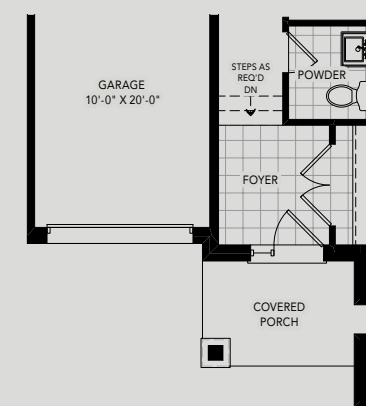

AVON PARK

BY CACHET

ELEVATION A

ELEVATION B

MARIGOLD

A 1,878 SQ.FT. B 1,886 SQ.FT.

3 BEDROOM | 2.5 BATH

MARIGOLD

A 1,878 SQ.FT. B 1,886 SQ.FT.
3 BEDROOM | 2.5 BATH

ELEVATION A1 (A2 & B1 SIMILAR) | LOWER LEVEL

ELEVATION A1 (A2 SIMILAR) | MAIN LEVEL

ELEVATION A1 (A2 SIMILAR) | UPPER LEVEL

ELEVATION B2 (B3 SIMILAR)

PARTIAL LOWER LEVEL

ELEVATION B1

PARTIAL MAIN LEVEL

ELEVATION B2 (B3 SIMILAR)

PARTIAL MAIN LEVEL

ELEVATION B1

PARTIAL UPPER LEVEL

ELEVATION B2 (B3 SIMILAR)

PARTIAL UPPER LEVEL