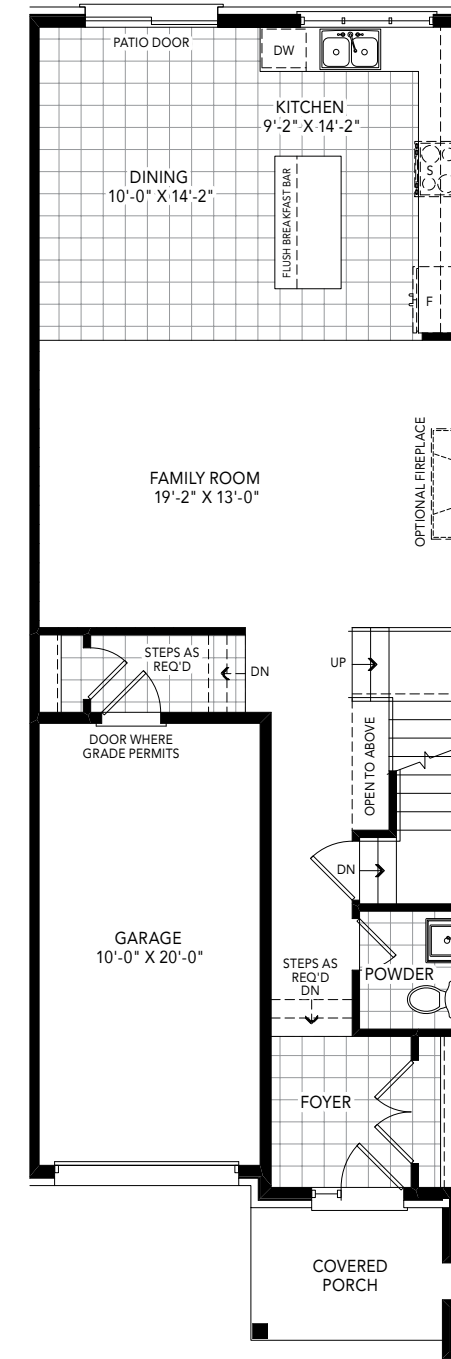

AVON PARK

BY CACHET

ELEVATION A

ELEVATION B

MARIGOLD

A 1,878 SQ.FT. B 1,886 SQ.FT.

3 BEDROOM | 2.5 BATH

MARIGOLD

A 1,878 SQ.FT. B 1,886 SQ.FT.
3 BEDROOM | 2.5 BATH

ELEVATION A1 (A2 & B1 SIMILAR) | LOWER LEVEL

ELEVATION A1 (A2 SIMILAR) | MAIN LEVEL

ELEVATION A1 (A2 SIMILAR) | UPPER LEVEL

ELEVATION B2 (B3 SIMILAR)

PARTIAL LOWER LEVEL