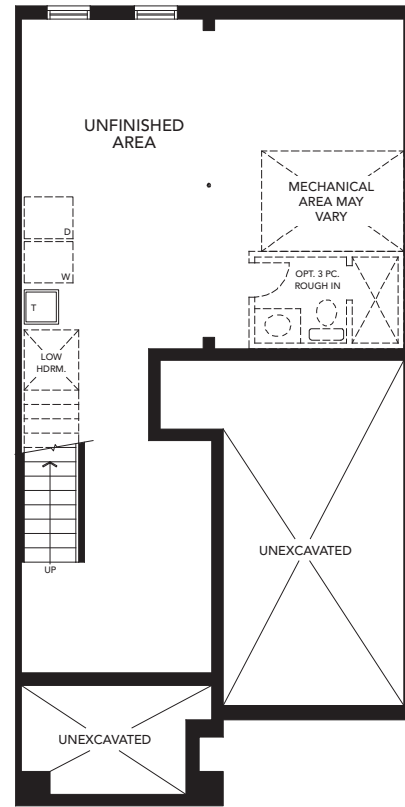

# the enclave

BY CACHET

THE WOODLAND COLLECTION

ELEVATION A

## The Newbury

Two-Storey Townhome

3 BEDROOMS | 2.5 BATHROOMS

ELEVATION A | 1,556 SQ.FT.

**Lower Level**  
ELEV. A

**Main Level**  
ELEV. A

**Upper Level**  
ELEV. A