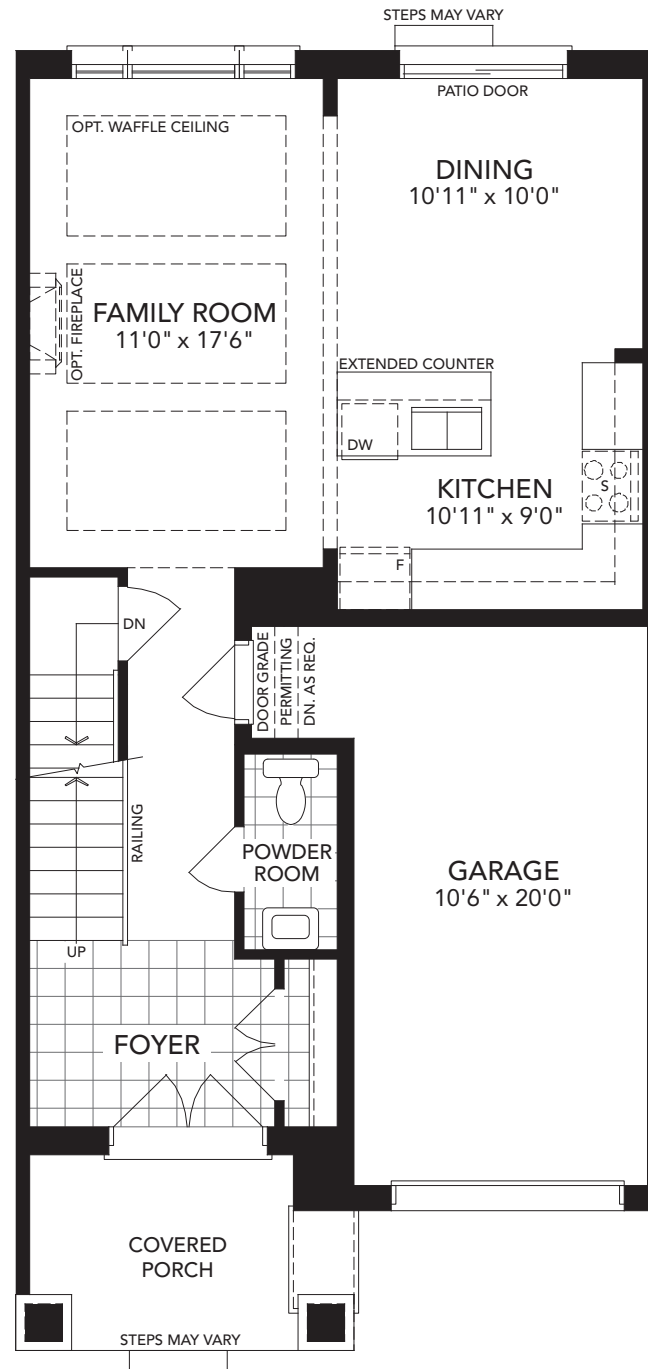

## The Newbury

Two-Storey Townhome

3 BEDROOMS | 2.5 BATHROOMS

ELEVATION A | 1,556 SQ.FT.

**Lower Level**  
ELEV. A

**Main Level**  
ELEV. A

**Upper Level**  
ELEV. A