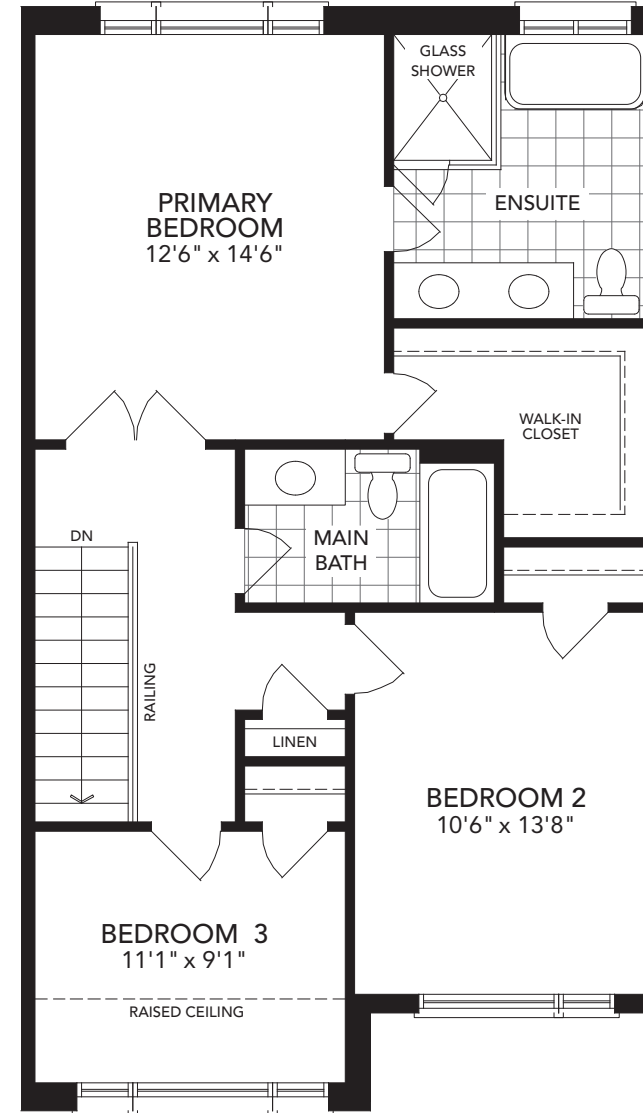

## The Newbury

Two-Storey Townhome

3 BEDROOMS | 2.5 BATHROOMS

ELEVATION A | 1,556 SQ.FT.

**Lower Level**  
ELEV. A

**Main Level**  
ELEV. A

**Upper Level**  
ELEV. A