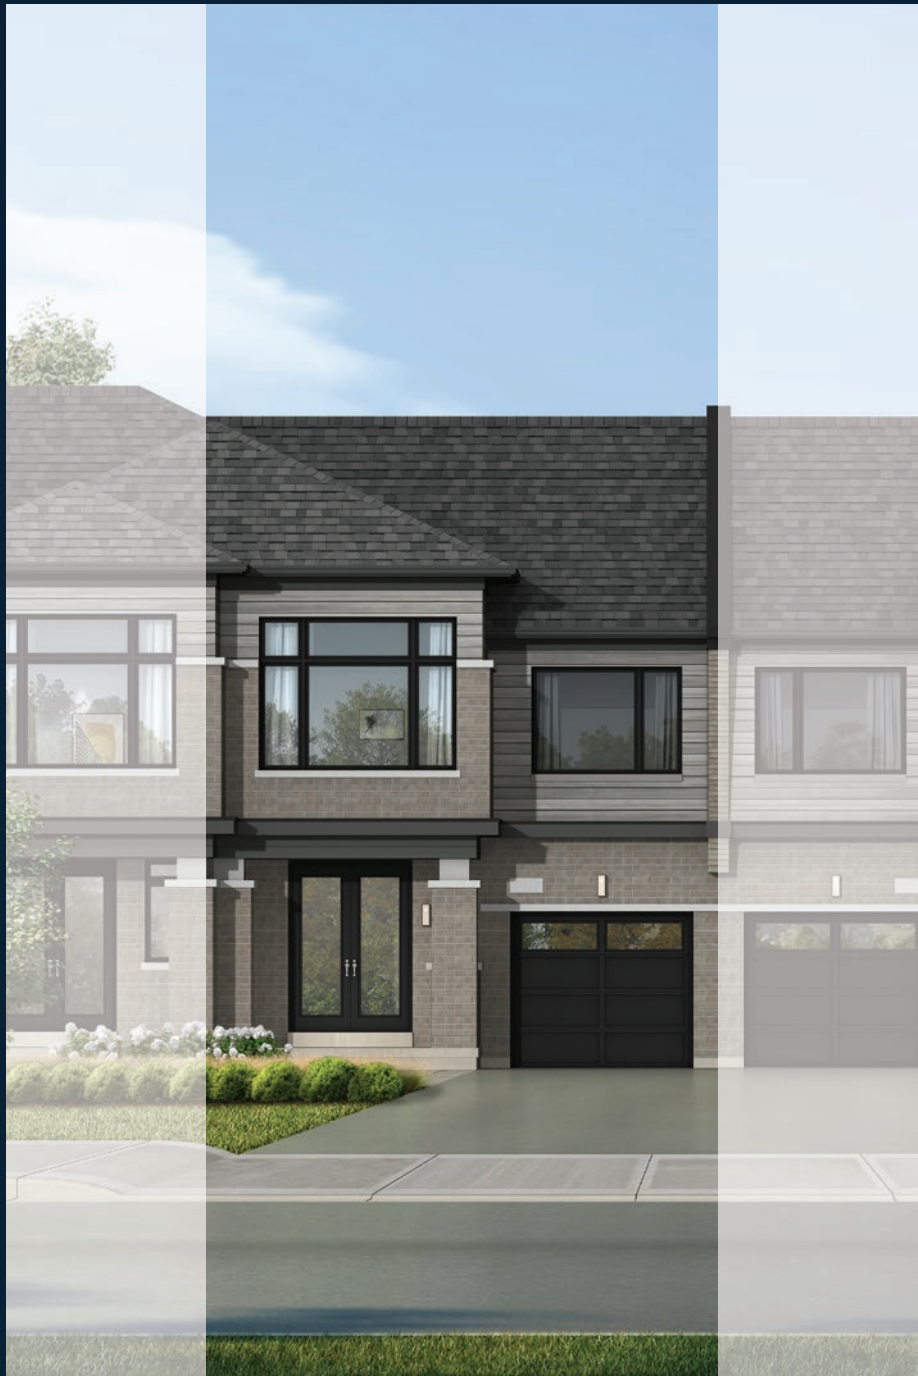

# the enclave

BY CACHET

THE WOODLAND COLLECTION

ELEVATION A

## The Newbury

Two-Storey Townhome

3 BEDROOMS | 2.5 BATHROOMS

ELEVATION A | 1,556 SQ.FT.

**Lower Level**  
ELEV. A

**Main Level**  
ELEV. A

**Upper Level**  
ELEV. A