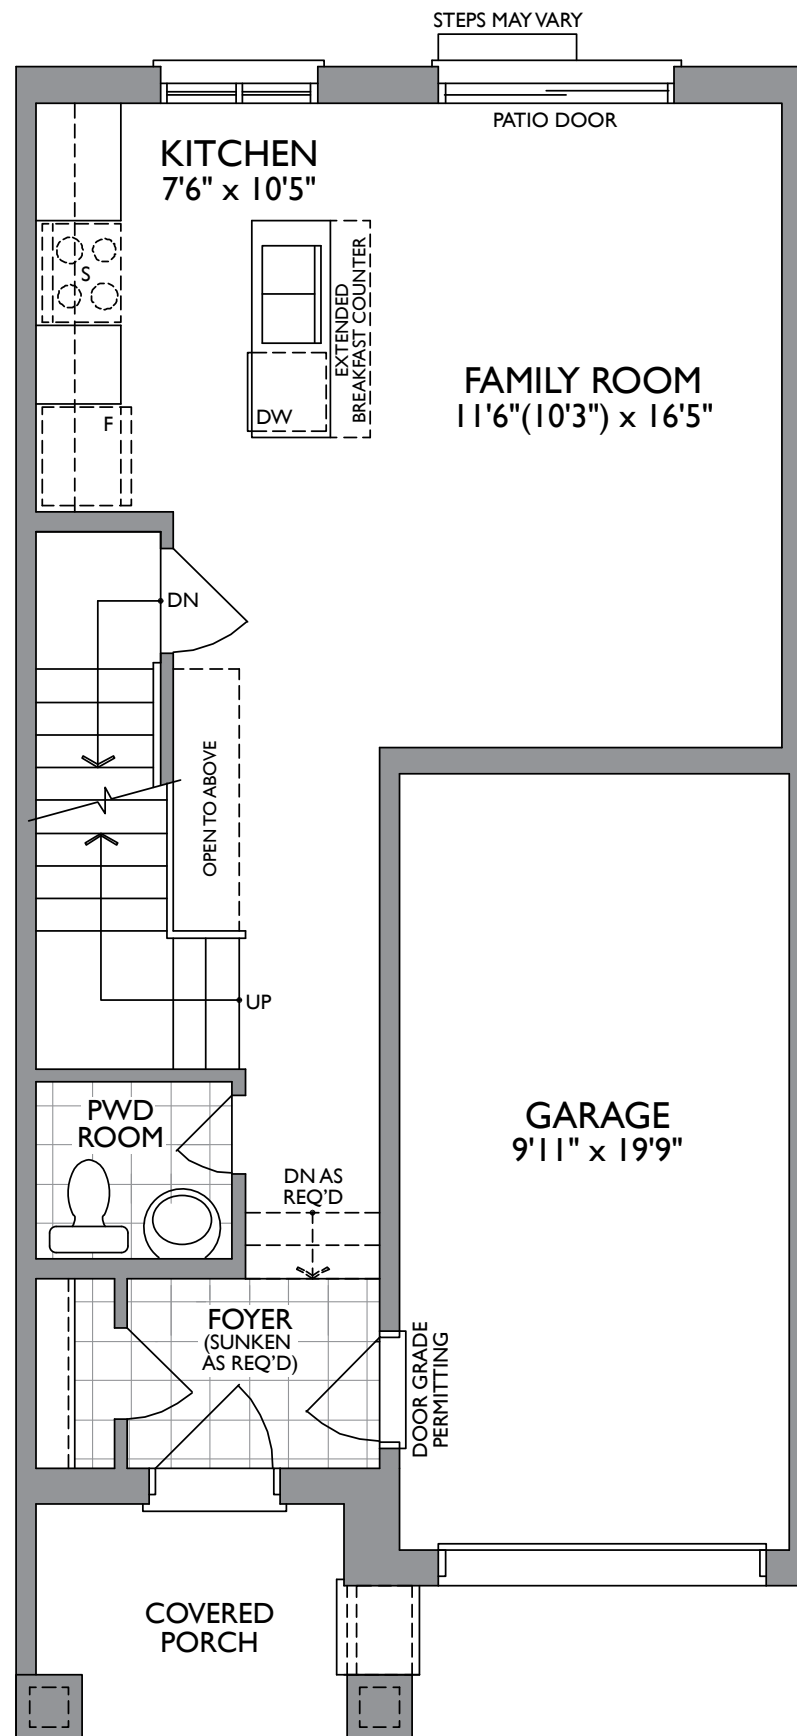

20'
COLLECTION

THE VALE

ELEV. A - 1,222 SQ. FT.

ELEV. B - 1,222 SQ. FT.

 **CACHET**
BINBROOK
INSPIRED BY NATURE

ELEVATION B

CACHET

ELEVATION A

CACHET

LOWER LEVEL
ELEV. A & B

MAIN LEVEL
ELEV. A & B

UPPER LEVEL
ELEV. A

PARTIAL UPPER LEVEL
ELEV. B

20'	3
	2.5
COLLECTION	

THE VALE

ELEV. A - 1,222 SQ. FT. ELEV. B - 1,222 SQ. FT.

Dimensions, specifications, layouts, window sizes, and materials are approximate only, may vary, and are subject to change as provided in the Agreement of Purchase & Sale. All representative square footages include applicable finished lower level and open to below and above areas. Square footage varies according to architectural style. Plans may be reversed. Illustrations are artist's concept. E.&O.E. January 2026. 2008.