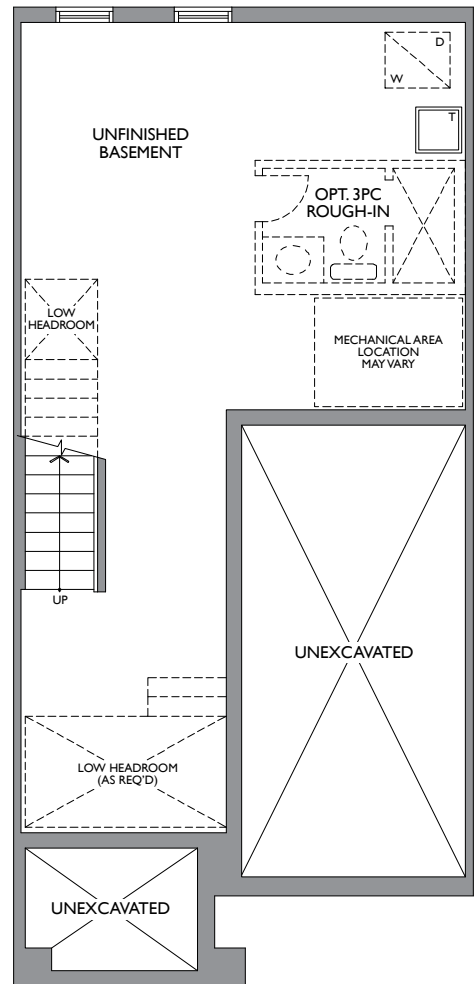

20'
COLLECTION

THE VALE

ELEV. A - 1,222 SQ. FT.

ELEV. B - 1,222 SQ. FT.

 **CACHET**
BINBROOK
INSPIRED BY NATURE

ELEVATION B

CACHET

ELEVATION A

CACHET

LOWER LEVEL
ELEV. A & B

MAIN LEVEL
ELEV. A & B

UPPER LEVEL
ELEV. A

PARTIAL UPPER LEVEL
ELEV. B

20'	3
	2.5
COLLECTION	

THE VALE

ELEV. A - 1,222 SQ. FT. ELEV. B - 1,222 SQ. FT.

Dimensions, specifications, layouts, window sizes, and materials are approximate only, may vary, and are subject to change as provided in the Agreement of Purchase & Sale. All representative square footages include applicable finished lower level and open to below and above areas. Square footage varies according to architectural style. Plans may be reversed. Illustrations are artist's concept. E.&O.E. January 2026. 2008.