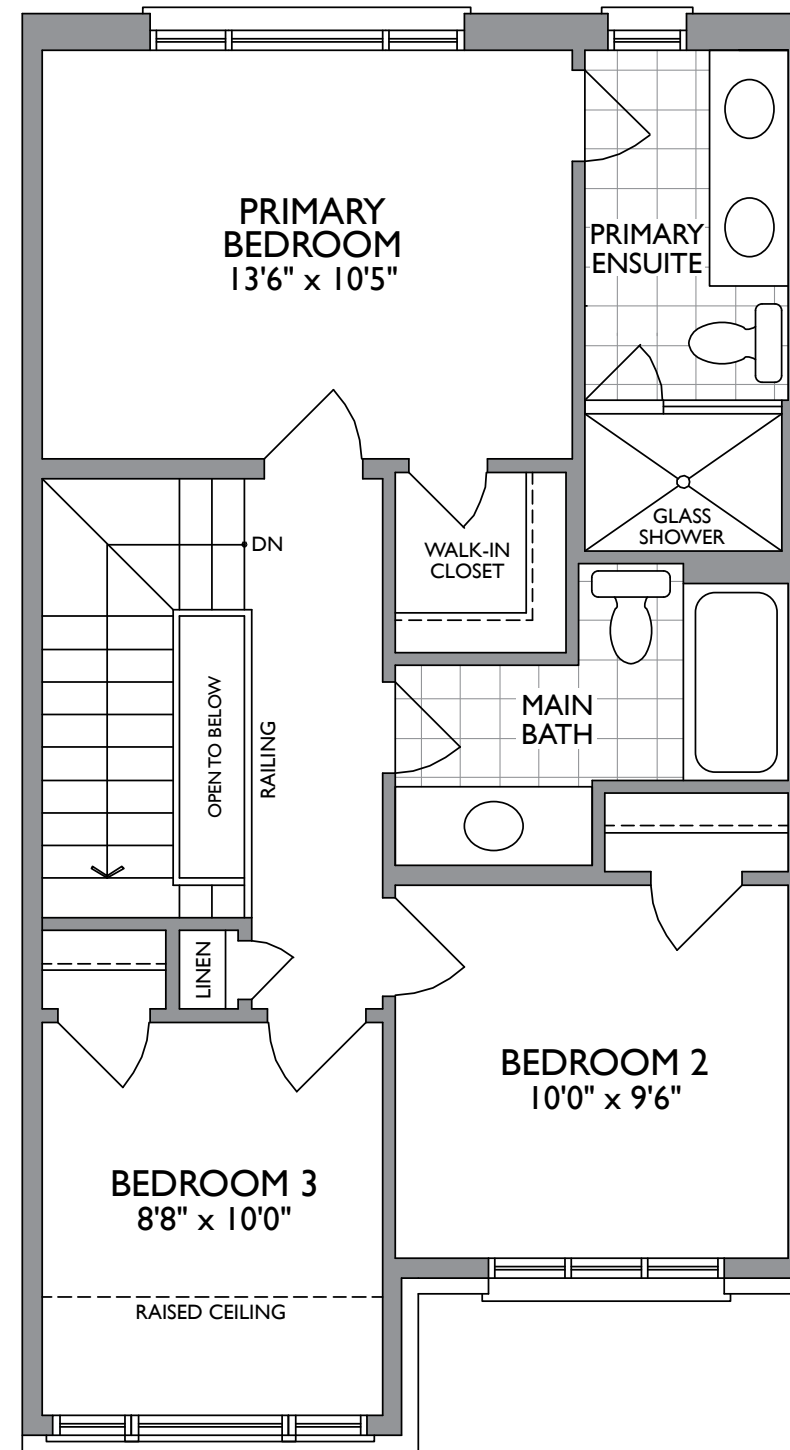

20'
COLLECTION

THE VALE

ELEV. A - 1,222 SQ. FT.

ELEV. B - 1,222 SQ. FT.

 **CACHET**
BINBROOK
INSPIRED BY NATURE

ELEVATION B

CACHET

ELEVATION A

CACHET

LOWER LEVEL
ELEV. A & B

MAIN LEVEL
ELEV. A & B

UPPER LEVEL
ELEV. A

PARTIAL UPPER LEVEL
ELEV. B

20'	3
	2.5
COLLECTION	

THE VALE

ELEV. A - 1,222 SQ. FT. ELEV. B - 1,222 SQ. FT.

Dimensions, specifications, layouts, window sizes, and materials are approximate only, may vary, and are subject to change as provided in the Agreement of Purchase & Sale. All representative square footages include applicable finished lower level and open to below and above areas. Square footage varies according to architectural style. Plans may be reversed. Illustrations are artist's concept. E.&O.E. January 2026. 2008.