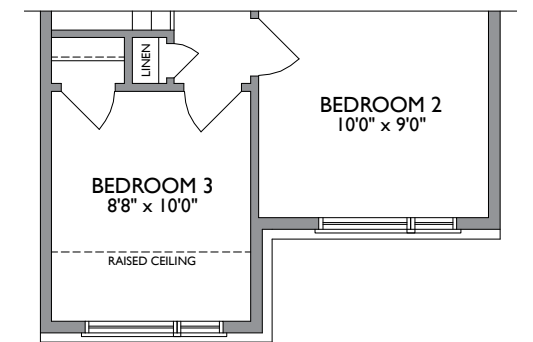

20'
COLLECTION

THE VALE

ELEV. A - 1,222 SQ. FT.

ELEV. B - 1,222 SQ. FT.

 **CACHET**
BINBROOK
INSPIRED BY NATURE

ELEVATION B

CACHET

ELEVATION A

CACHET

LOWER LEVEL
ELEV. A & B

MAIN LEVEL
ELEV. A & B

UPPER LEVEL
ELEV. A

PARTIAL UPPER LEVEL
ELEV. B

20'	3
	2.5
COLLECTION	

THE VALE

ELEV. A - 1,222 SQ. FT. ELEV. B - 1,222 SQ. FT.

Dimensions, specifications, layouts, window sizes, and materials are approximate only, may vary, and are subject to change as provided in the Agreement of Purchase & Sale. All representative square footages include applicable finished lower level and open to below and above areas. Square footage varies according to architectural style. Plans may be reversed. Illustrations are artist's concept. E.&O.E. January 2026. 2008.